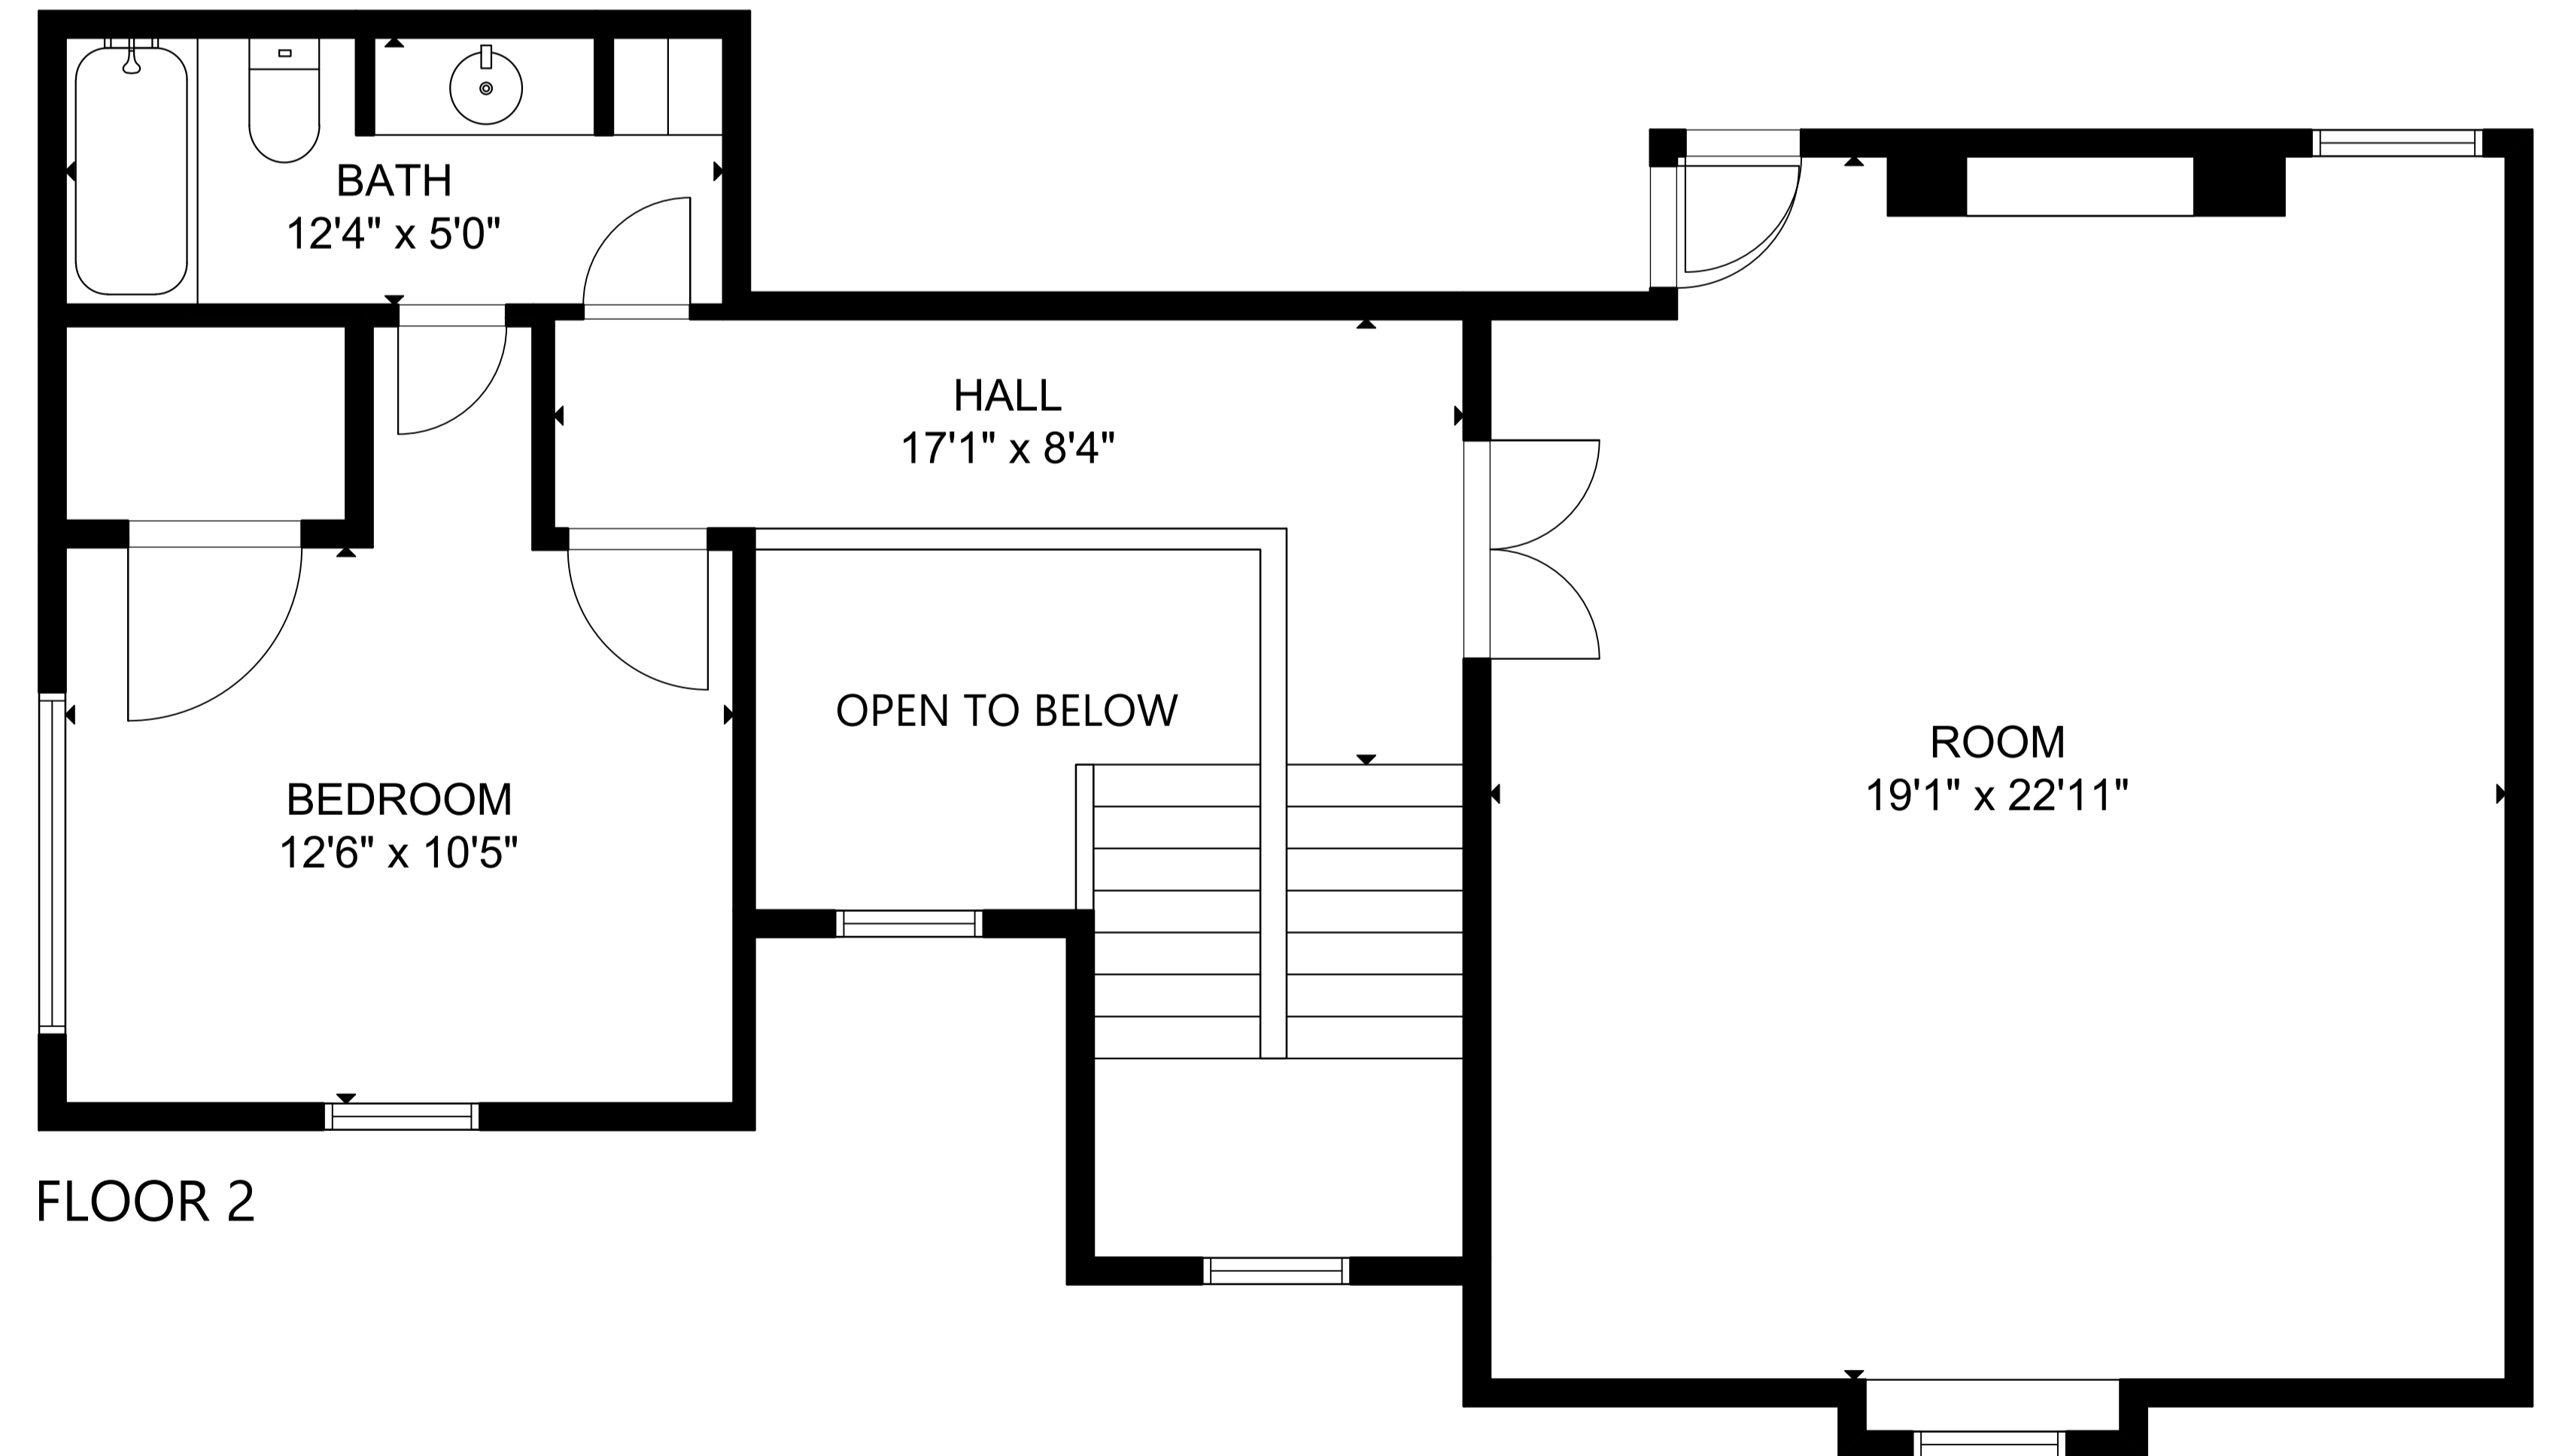

FLOOR 1

FLOOR 2

GROSS INTERNAL AREA
 TOTAL: 2,375 sq ft
 FLOOR 1: 1,543 sq ft, FLOOR 2: 832 sq ft
 SIZE AND DIMENSIONS ARE APPROXIMATE, ACTUAL MAY VARY.